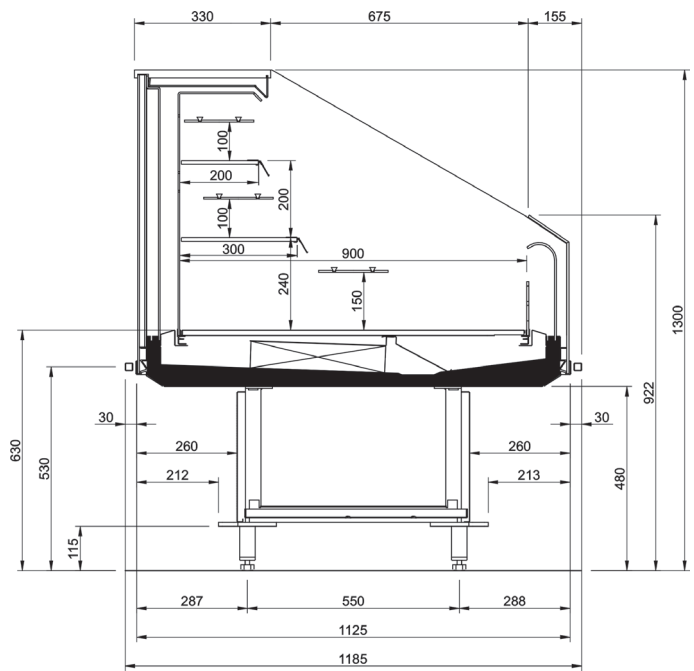

BAKER

REFRIGERATION

LATITUDE SV OPEN ISLAND DISPLAY

CHILLER

R290

PLUG-IN

FEATURES INCLUDE

- 2 glass shelf levels plus base
- Fully ventilated
- High efficiency fan motors
- Polycarbonate endwalls
- Two case depths available
- Castor wheels
- Perimeter bumper
- Cases achieve 3M0/3M1/3M2 (subject to load limit)

Scan here to check for Energy Efficiency Rebates in your state.

Product image not to scale.

BONNET NÉVÉ LATITUDE SV

SV Modular

SV Volum

LATITUDE	SV MODULAR	SV VOLUM
OPERATING TEMP (°C)	2-4°C	
REFRIGERATION	Ventilated / R290	
DEFROST	Automatic / Of-Cycle	
POWER SUPPLY	240V / 1Ph / 10 Amp plug	
ENERGY CONSUMPTION (kWh/24h)	15.1	15.1
DISPLAY SURFACE (m ²)	2.53	2.83
LENGTH INCLUDING BUMPERS (mm)	1310	1310
HEIGHT INCLUDING CASTORS (mm)	1300	1300
DEPTH INCLUDING BUMPERS (mm)	985	1185