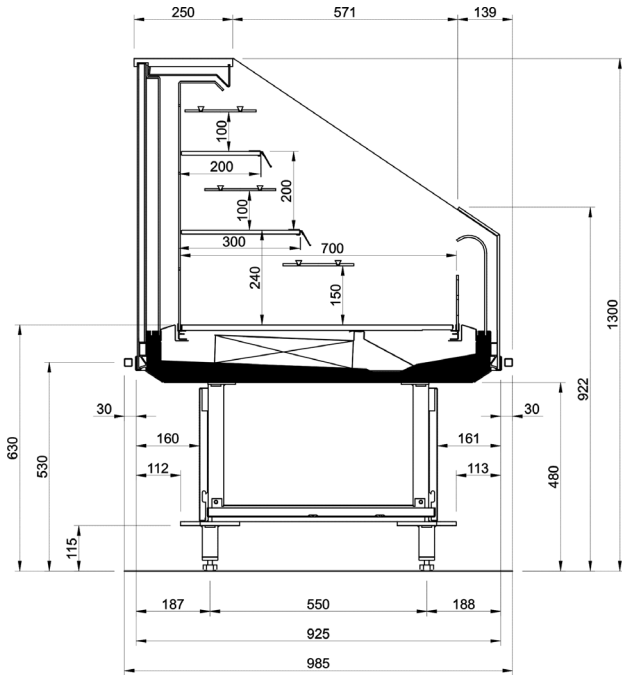

BAKER

REFRIGERATION

LATITUDE SV OPEN ISLAND DISPLAY

CHILLER

R290

PLUG-IN

FEATURES INCLUDE

- 2 glass shelf levels plus base
- Fully ventilated
- High efficiency fan motors
- Polycarbonate endwalls
- Two case depths available
- Castor wheels
- Perimeter bumper
- Cases achieve 3M0/3M1/3M2 (subject to load limit)

Scan here to check for Energy Efficiency Rebates in your state.

Product image not to scale.

BONNET NÉVÉ LATITUDE SV

SV Modular

SV Volum

LATITUDE	SV MODULAR	SV VOLUM
OPERATING TEMP (°C)	2-4°C	
REFRIGERATION	Ventilated / R290	
DEFROST	Automatic / Of-Cycle	
POWER SUPPLY	240V / 1Ph / 10 Amp plug	
ENERGY CONSUMPTION (kWh/24h)	15.1	15.1
DISPLAY SURFACE (m ²)	2.53	2.83
LENGTH INCLUDING BUMPERS (mm)	1310	1310
HEIGHT INCLUDING CASTORS (mm)	1300	1300
DEPTH INCLUDING BUMPERS (mm)	985	1185