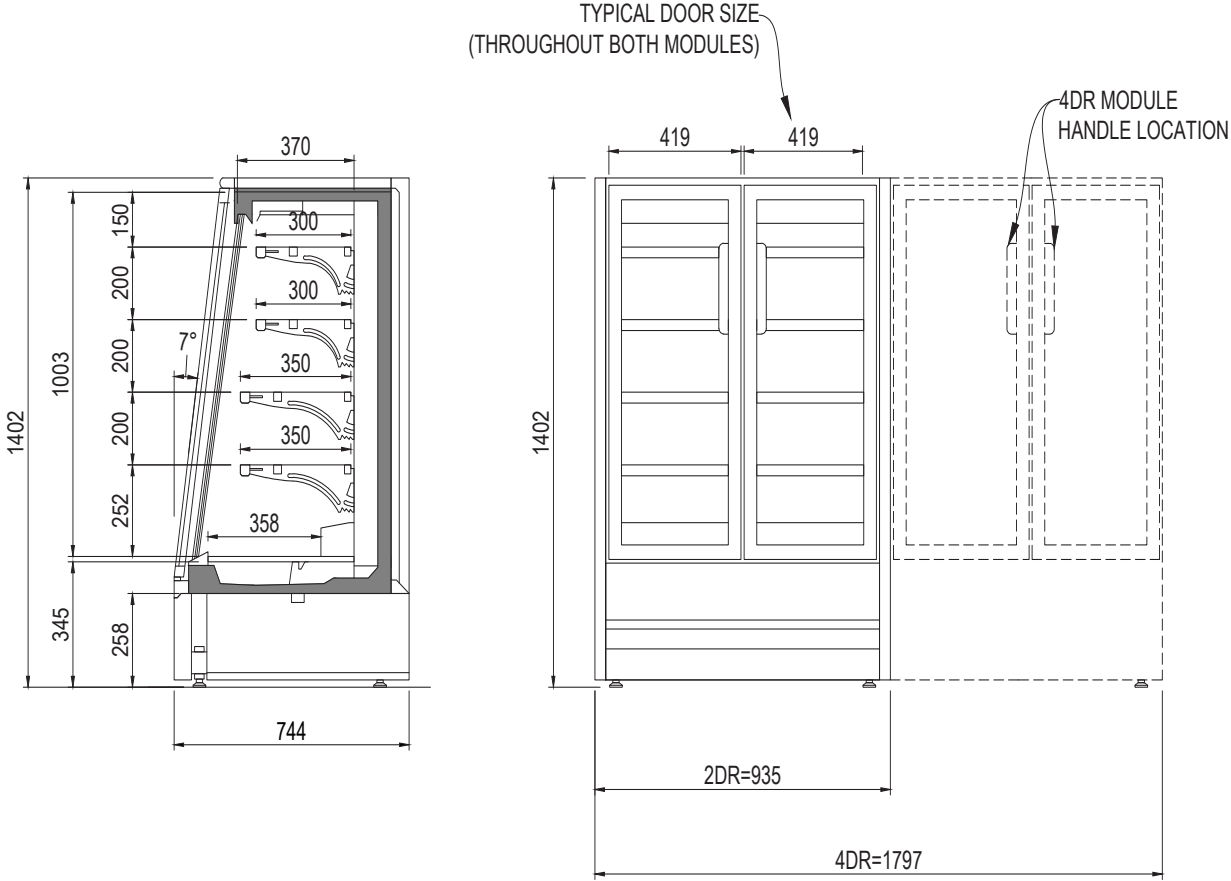

# BONNET NÉVÉ MULTIFRESCO PLUS

MULTIFRESCO SLIM DOORS	90	180
*OPERATING TEMP (°C)	-1/+4	
NUMBER OF DOORS	2	4
REFRIGERATION	Ventilated / R290	
DEFROST	Automatic	
POWER SUPPLY	230V / 1Ph / 10 Amp plug	
OPERATING CURRENT (Amp)	3.9	7.8
NOMINAL POWER (W)	450	900
ENERGY CONSUMPTION (kWh/24h)	8.5	12.75
DISPLAY AREA (m <sup>2</sup> )	1.76	1.16
LENGTH WITH END WALLS (mm)	935	1797
TOTAL HEIGHT (mm)	1402	1402
DEPTH (mm)	744	744
WEIGHT WITH PACKAGING (kg)	221	469