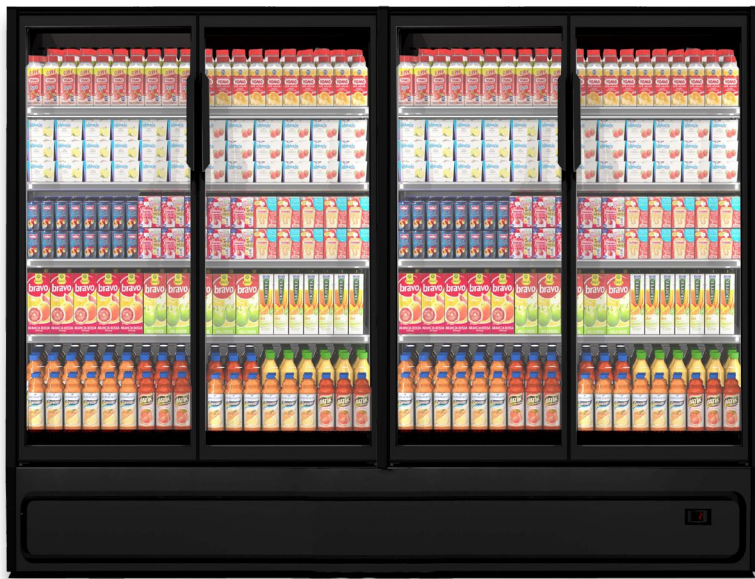

REFRIGERATION

MULTIFRESCO PLUS - SLIM DOOR

SEMI VERTICAL CHILLER

CHILLER

R290

PLUG-IN

FEATURES INCLUDE

- R290 Green refrigerant
- Triple-glazed heated doors
- Transparent roof panel
- 4 Shelves + base
- Black internal / Black external
- High efficiency fans
- Glass end walls
- LED lighting
- 10 Amp plug

Scan here to check for Energy Efficiency Rebates in your state.

Product image not to scale