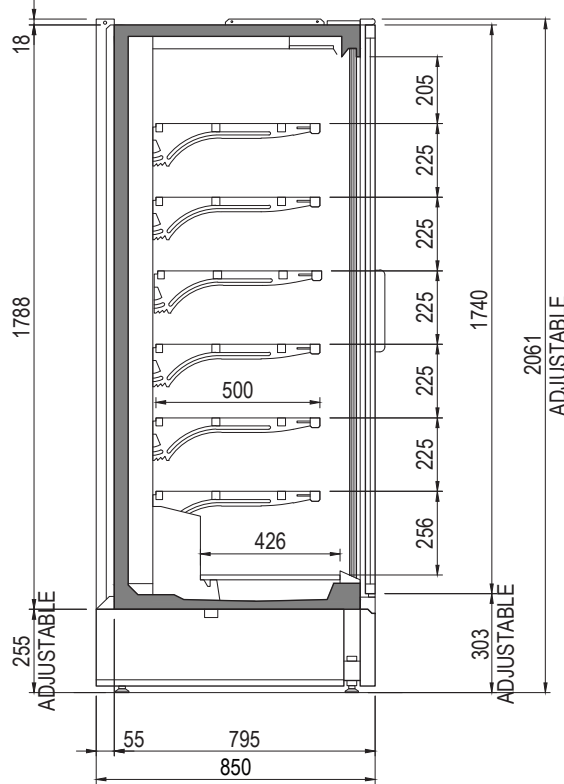

MULTIFRESH PLUS MODULAR	1250	1875	2500
OPERATING TEMP (°C)	-1/+4		
NUMBER OF DOORS	2	3	4
REFRIGERATION	Ventilated / R290		
DEFROST	Automatic		
POWER SUPPLY	230V / 1Ph / 10 Amp plug		
OPERATING CURRENT (Amp)	3.9	4	7.8
NOMINAL POWER (W)	450	460	900
ENERGY CONSUMPTION (kWh/24h)	7	9.8	11.2
DISPLAY SURFACE (m ²)	3.7	5.5	7.3
LENGTH WITH END WALLS (mm)	1330	1955	2580
TOTAL HEIGHT (mm)	2062	2062	2062
DEPTH (mm)	850	850	850
WEIGHT WITH PACKAGING (kg)	350	514	678
WEIGHT WITHOUT PACKAGING (kg)	321	471	622