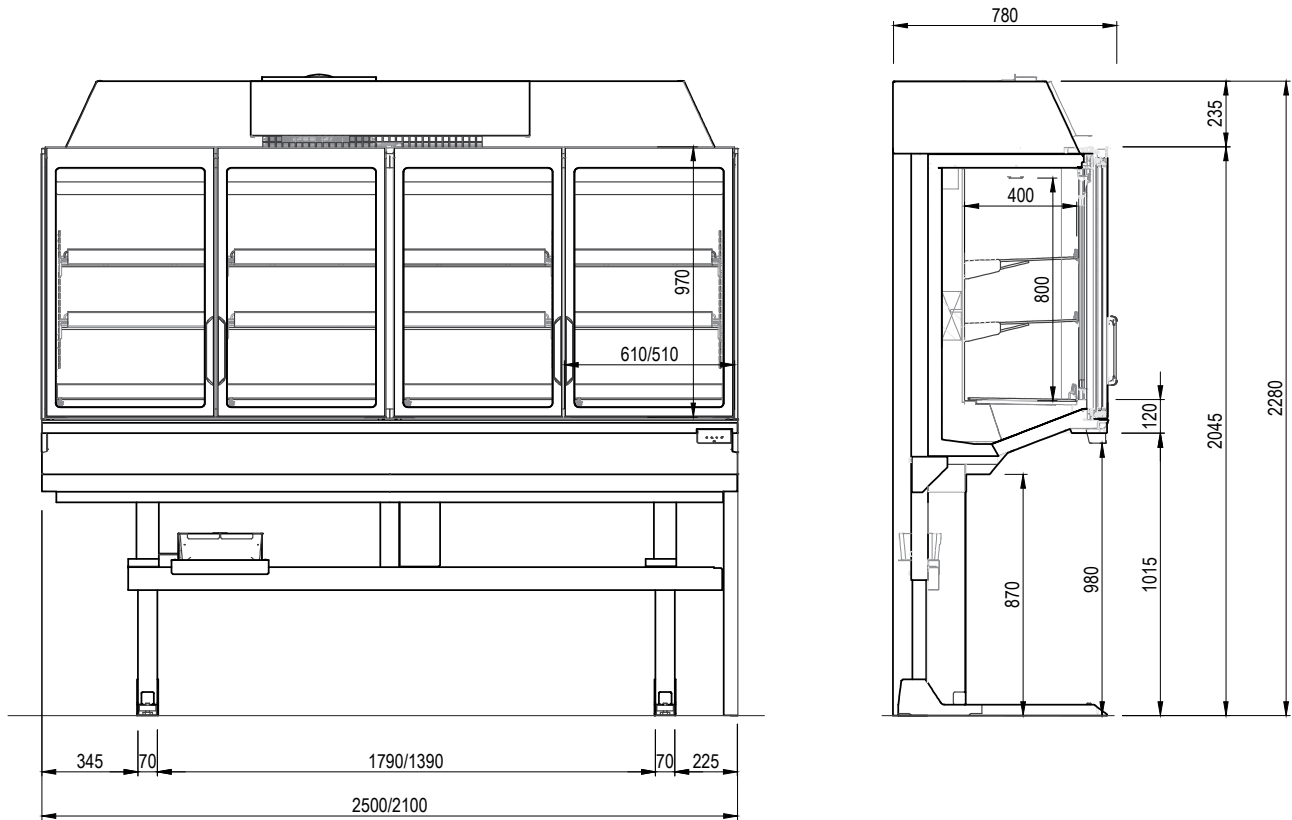

SOUND TOP

OVERHANGING FREEZER CABINET

FEATURES INCLUDE:

White internal
Frame colour RAL 7022 Umbra Grey
Anti-fog glass doors

2 levels wire shelves
LED lighting

SOUND TOP

OVERHANGING FREEZER CABINET

SOUND TOP	2100	**2500
* Operating Temp (°C)	-18/-22	-18/-22
Energy Consumption (kWh/24h)	8.8	10.4
Refrigeration	Ventilated/R290	
Power Supply (light circuit)	230V/1Ph/1x10 Amp plug	
Power Supply (compressor)	230V/1Ph/1x15 Amp plug	
Operating Current (Amp)	4.5	4.6
Nominal power (W)	1043	1073
Length (mm)	2100	2500
Height incl. castors (mm)	2280	2280
Depth incl. bumper (mm)	780	780
Total Capacity (ltr)	630	760