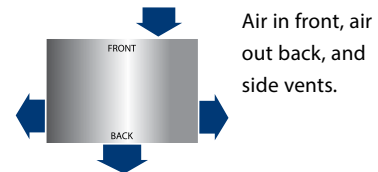

Air Flow Overhead View

	Model	Ice Shape	Ice Production 24 Hours		Power kWh/45.4 kgs @ 32°Air/21°C Water 90°Air/70°F Water	Condenser Water Usage (45.4 kgs of Ice)
			21°Air/10°C Water 70°Air/50°F Water	32°Air/21°C Water 90°Air/70°F Water		
Air-cooled	RFK-2500A	Flake	1,116 kgs	825 kgs	4.1	N/A
			2,460 lbs.	1,819 lbs.		N/A

Welbilt reserves the right to make changes to the design or specifications without prior notice.

Welbilt Deutschland GmbH
Auf der Weih 11
D - 35745 Herborn,
Germany
Tel.: +49 27 72 58 050
welbilt.com.de

Welbilt Iberia, S.A.U
Textil, 6 - Pol.Ind. La Ferreria
- 08110 Montcada i Reixac
Barcelona, Spain
Tel.: +34 902 20 10 69
welbilt.com.es

Welbilt UK
Ashbourne House, The Guildway,
Old Portsmouth Rd, Guildford
GU3 1LR, United Kingdom
Tel.: +44 1483 464900
www.welbilt.uk