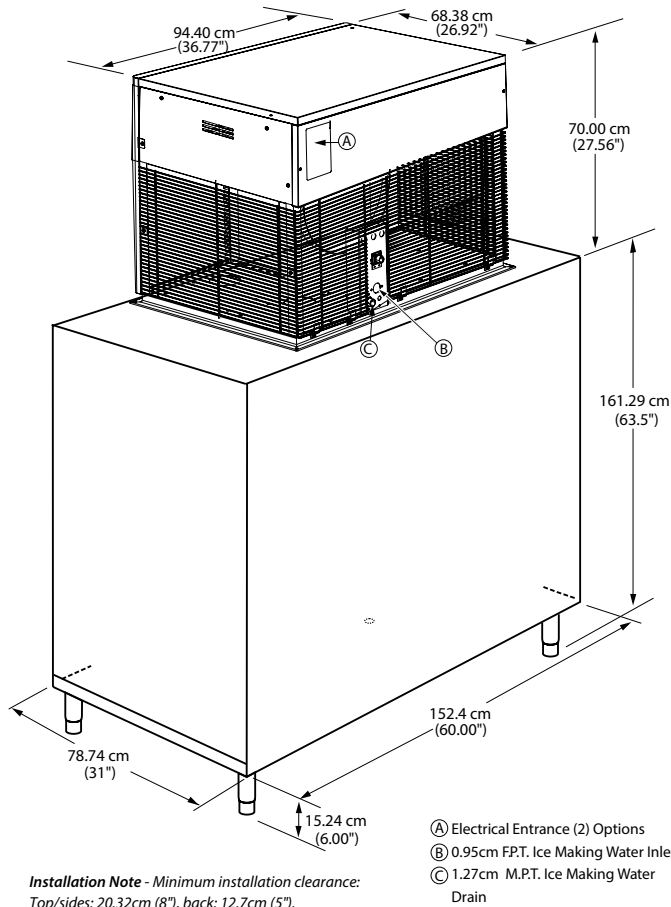

Project _____
 Item _____
 Quantity _____
 CSI Section 11400
 Approved _____
 Date _____

RFK-2500 Flake Ice Machine

Models

RFK-2500A

RFK-2500A Flake Ice Machine on F-1650 Bin

Standard Features

- Up to 1,116 kgs. (2,460 lbs) daily flake ice production.
- Flake Ice is perfect for food display, salad bars, and cold therapy/healthcare.
- Ice forms around object without bruising and holds objects in place without tipping/spilling.
- High load maintenance free bearings for enhanced reliability.
- Heavy duty stainless steel cabinet resists corrosion.

Ice Machine Electric

220-240/50/1

Maximum circuit ampacity: 15 amps.

Maximum fuse size: 20 amps.

HACR-type circuit breakers can be used in place of fuses.

Ice Shape

Combination of small and large bits of ice for presentation and cooling applications.

Ice shown actual size

RFK-2500 Flake Ice Machine

RFK-2500 on F-1650 Storage Bin

Space-Saving Designs

	RFK-2500 F-1300	RFK-2500 F-1650
Height	231.3 cm 91.06"	231.3 cm 91.06"
Width	121.92 cm 48.00"	152.40 cm 60.00"
Depth	78.74 cm 31.00"	78.74 cm 31.00"
Bin Storage	599 kgs 1320 lbs.	753 kgs 1660 lbs.

Height includes bin legs 15.24cm (6")

Air Flow Overhead View

	Model	Ice Shape	Ice Production 24 Hours		Power kWh/45.4 kgs @ 32°Air/21°C Water 90°Air/70°F Water	Condenser Water Usage (45.4 kgs of Ice)
			21°Air/10°C Water 70°Air/50°F Water	32°Air/21°C Water 90°Air/70°F Water		
Air-cooled	RFK-2500A	Flake	1,116 kgs	825 kgs	4.1	N/A
			2,460 lbs.	1,819 lbs.		N/A