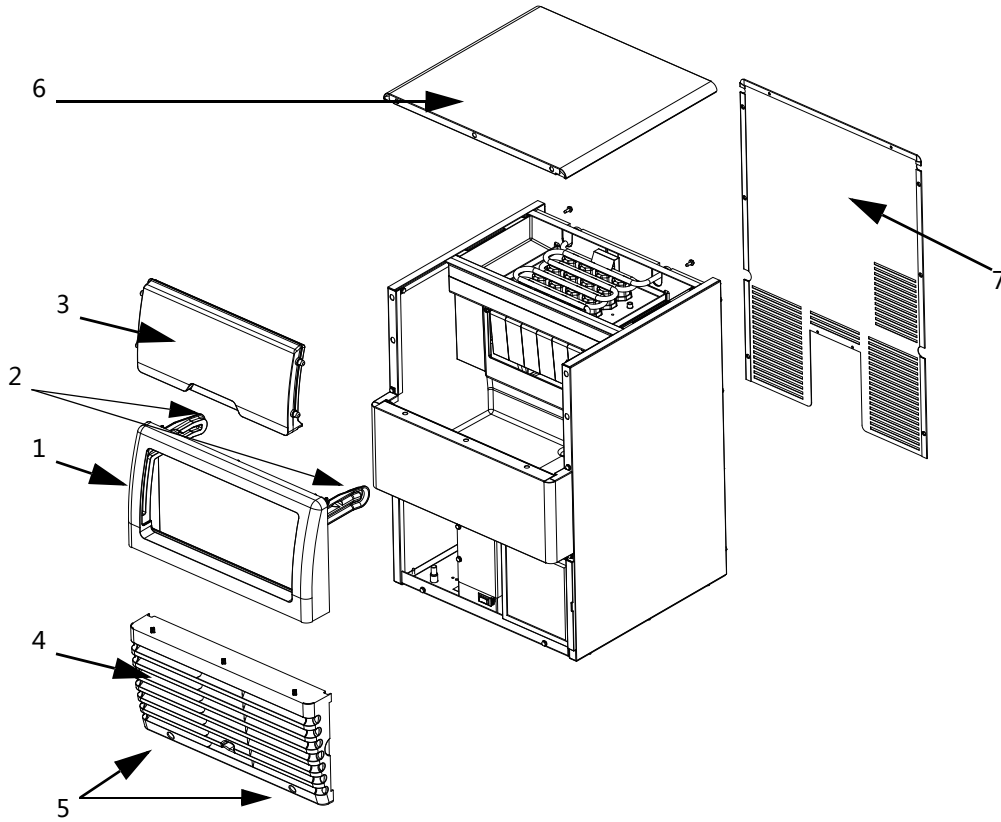

UG65 PANELS

Door – Gray

1	Frame	040003730
2	Door Track Assembly	040004091
3	Door Assembly	040003731
4	Grill (Not Including Air Filter)	040002558
5	Grill Screws (5 x 13 mm)	5004499
6	Top Cover	7603503
7	Back Panel	040003499
8	Leg Leveler	5005253
9	Air Filter (Not Shown)	040004376