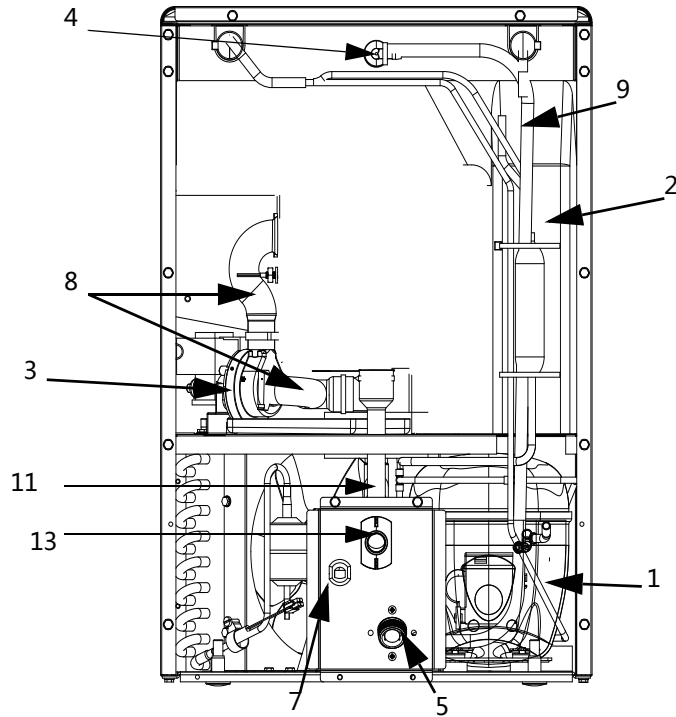

UG65 REFRIGERATION COMPARTMENT – COMMON PARTS

DESCRIPTION

	DESCRIPTION	PART NO.
1	Compressor	
	a. Compressor 230,50/60,1 Danfoss	040000161
	Relay	8251083
	Start Capacitor	2006063
2	Cap Tube Assembly	040004375
3	Water Pump	
	a. 220V/50Hz	000000661
	b. 220V/60Hz	000001034
	c. Bracket	040004226
4	Evaporator Water Inlet Fitting	040004041
5	Water Inlet Valve	
	a. 230/50-60Hz UG065A	000006441
	b. Mylar Shield	000000827
6	Power Cord	
	a. 230/50/1	040001284
	b. 230/60/1	040001283
7	Terminal Block	2512043
	Miscellaneous – Brackets, Screws, etc.	
8	Vinyl Tubing	
	a. Pump to Spray Bar	000000959
	b. Sump to Pump	000000960
	c. Clamp	5000493
9	Water Inlet Tubing .375 ID	
	a. UG065A	040002557
10	Water Supply Hose (not shown)	040001088
11	Bin Drain Tube	040002549
12	Drain Line Clamp	5650733
13	Drain Fitting Barbed	4011289
14	Screw 7 x 7 mm (mounts water inlet valve)	5004429
15	Screw 5 x 13 mm (mounts water pump)	5005023
16	Leg	5005253