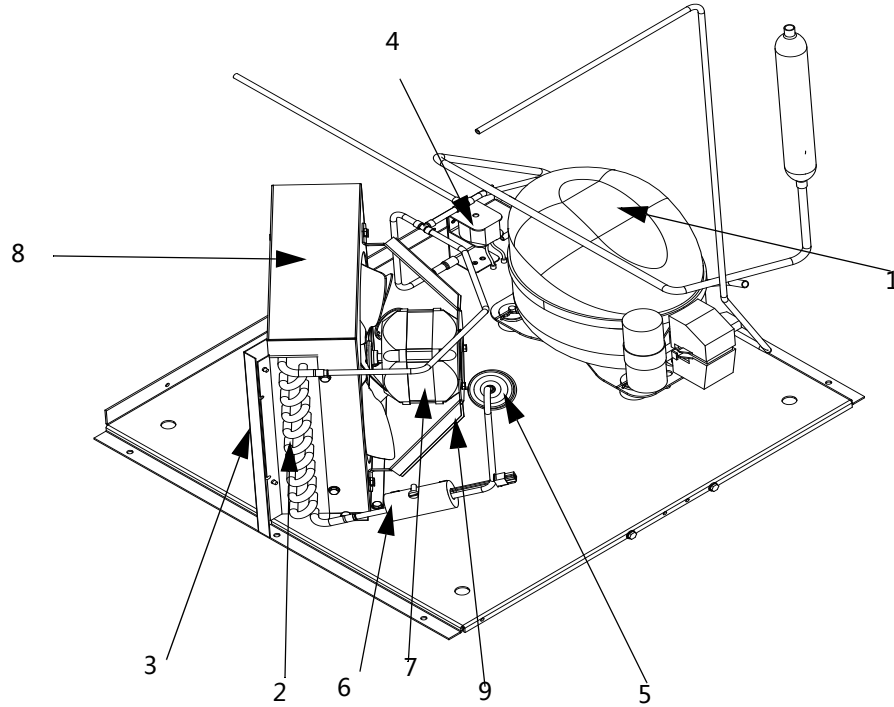

UG65 REFRIGERATION COMPARTMENT – AIR-COOLED

DESCRIPTION

1	Compressor (Refer to COMMON PARTS Page)	Page -4
2	Air Condenser	040002548
3	Baffle - Air Condenser	040003711
4	Hot Gas Valve	
a.	Hot Gas Valve 230/50-60/1 Ph	040000690
b.	Hot Gas Valve Coil Only 230/50-60/1 Ph	040000103
5	Line Drier	8252169
6	Liquid Line NTC Thermistor	040003056
7	Fan Motor	
a.	230/50-60 Hz	2000213
b.	Fan Blade	3005653

Miscellaneous – Brackets, Screws, etc.

8	Fan Shroud	040003712
9	Fan Motor Mounting Bracket	040003709
10	SCR, STL PH 23 TC-M4X13MM(bracket to fan shroud)	5004499
11	Nut ,STL, Hex-Reg, M4 X 0.7 (motor to bracket)	5005513